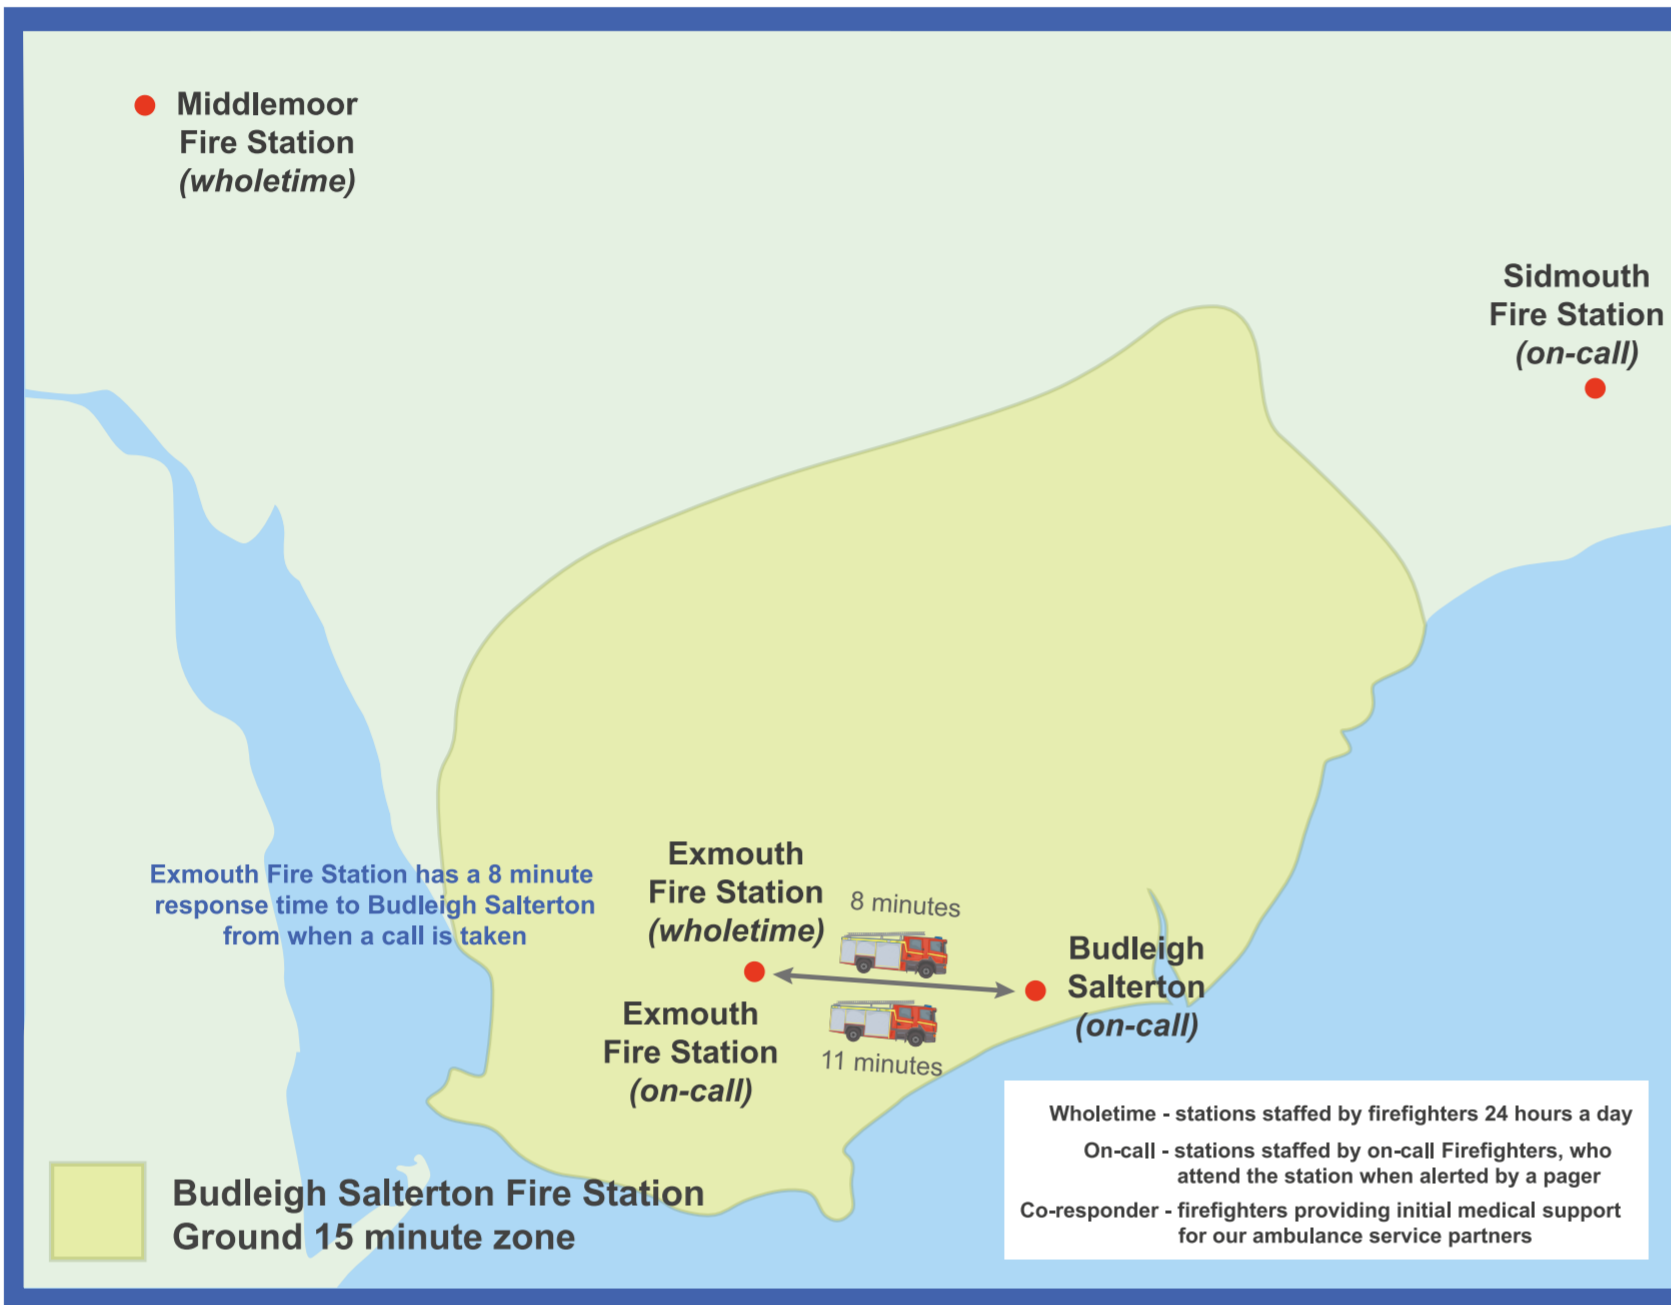

# Budleigh Salterton Fire Station

Budleigh Salterton is an on-call station with one fire engine that serves nearly 4,000 households. Budleigh Salterton is very close to Exmouth fire station meaning the area that it covers as a first response is limited to Budleigh Salterton itself.

Budleigh Salterton is a low activity station. Over the past five years Budleigh Salterton's fire engine has attended an average of 2.9 incidents per month, of which over 50% (92 of 174) were outside their own station area. On average there are 7.4 primary fires and 3.4 RTCs per year on Budleigh Salterton station ground. Therefore Budleigh Salterton is profiled as low risk.

	Distance from Budleigh Salterton
Exmouth Fire Station	2.2 miles
Sidmouth Fire Station	8.6 miles
Ottery St Mary Fire Station	10.3 miles
Middlemoor Fire Station	10.3 miles

Wholetime - stations staffed by firefighters 24 hours a day  
On-call - stations staffed by on-call Firefighters, who attend the station when alerted by a pager  
Co-responder - firefighters providing initial medical support for our ambulance service partners