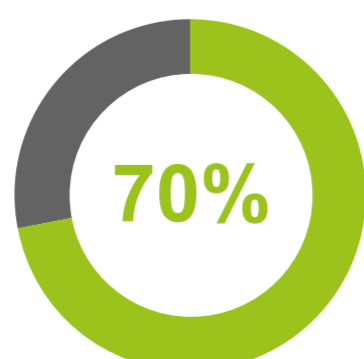

Budleigh Salterton Fire Station

Exmouth Fire Station

All incidents on Budleigh Salterton Station Ground		Number of those incidents attended by Budleigh Salterton Station	
All incidents excluding co-responder	49	All incidents excluding co-responder	15 (31%)
All Fires	11	All Fires	3 (27%)
Dwelling Fires	4	Dwelling Fires	2 (50%)
Road Traffic Collisions	3	Road Traffic Collisions	1 (33%)
Co-responders	0	Co-responders	NA

All incidents on Exmouth Station Ground		Number of those incidents attended by Exmouth Station	
All incidents excluding co-responder	313	All incidents excluding co-responder	295 (94%)
All Fires	84	All Fires	80 (95%)
Dwelling Fires	23	Dwelling Fires	23 (100%)
Road Traffic Collisions	16	Road Traffic Collisions	16 (100%)
Co-responders	0	Co-responders	NA

Availability of first fire engine **70%**